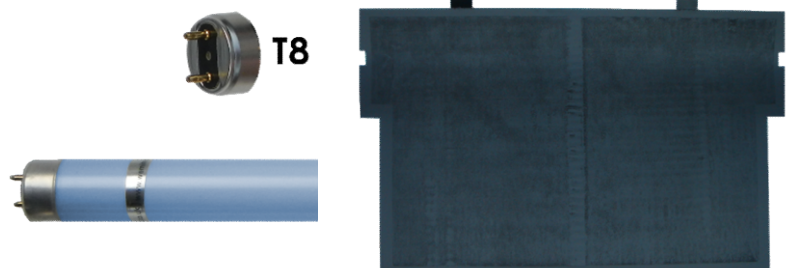

Insect-a-clear

Order Code:

FGC3SS – Fly-Check with shatter resistant lamps.

The FLY-CHECK is a wall mounted or suspended economically priced fly killer that uses 2 of the popular 15 watt x 18" lamps. Shatter resistant lamps are fitted as standard. Changing the adhesive board and lamps is very quick and easy. Its slim design makes it suitable for areas where room is at a premium, i.e. food preparation areas, kitchens etc.

Actual size W 49 x H 30.5 x D 7 cm

Fly Check

Specification

Approx. coverage	up to 100 sq. metres
Voltage	230v
Total Watts	35w
Ballast	Electronic
Backlight lamp	2 x 15w T8 UVA
Finish	Grained stainless
Construction	430
CE approved	EN60335-1:2012 & 2014/35EU
Guarantee	2 years (except lamps and glue board). Terms and conditions apply

Packing Details

Width	56 cm
Height	31 cm
Depth	8 cm
Weight	4 Kg

Replacement Order Code:

LS15WS	Lamp
MGCTR3	Glue boards (pack of 6)

The manufacturer reserve the right to change specifications without prior notice