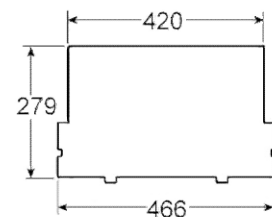

Actual size W 49 x H 30.5 x D 7 cm

Fly Check

Specification

Approx. coverage	up to 100 sq. metres
Voltage	230v
Total Watts	35w
Ballast	Electronic
Backlight lamp	2 x 15w T8 UVA
Finish	Grained stainless
Construction	430
CE approved	EN60335-1:2012 & 2014/35EU
Guarantee	2 years (except lamps and glue board). Terms and conditions apply

Packing Details

Width	56 cm
Height	31 cm
Depth	8 cm
Weight	4 Kg

Replacement Order Code:

LS15WS	Lamp
MGCTR3	Glue boards (pack of 6)

The manufacturer reserve the right to change specifications without prior notice